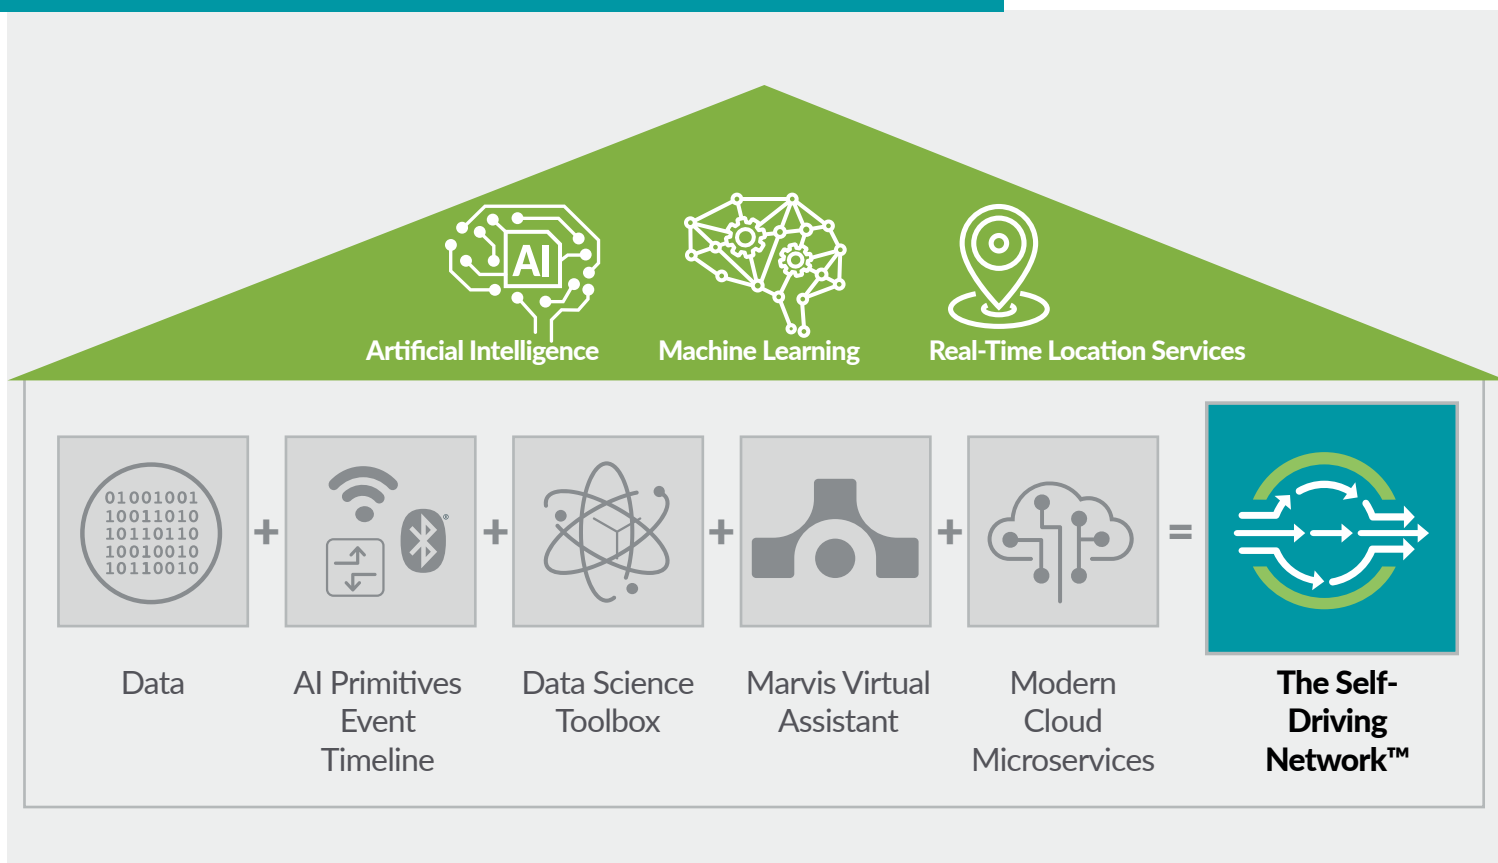

State and Local Government: Enable Workforce Agility for the Next Decade

Put User Experience First with an AI-Driven Network

It's no secret that a traditional connectivity-focused network design makes it more challenging to deliver optimal experiences to users—whether remote, in the office, or in the field. Siloed IT operations with different tools and teams for networking, security, and development add to cost and complexity.

Elements to Fuel Workforce Agility

Register Now!

Explore the Possibilities of Juniper AI-Driven Networking

Attend a live Wired and Wireless Wednesday or Transformation Thursday webinar and experience the power of AIOps. [Register.](#)