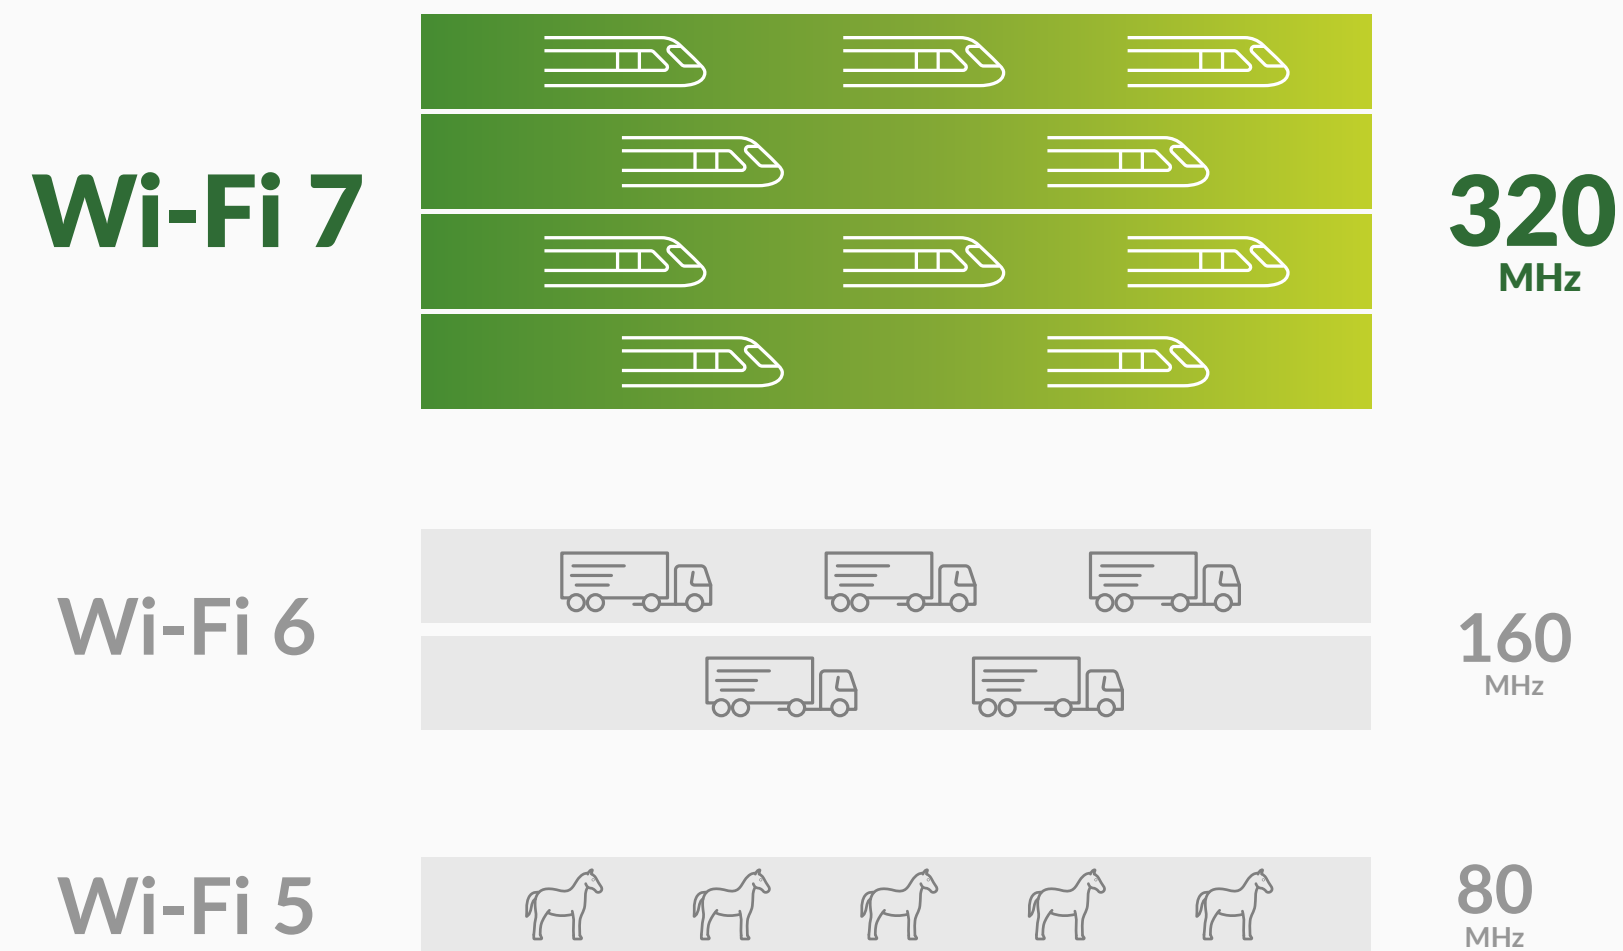

Wi-Fi 7 Quick Guide

The next-generation 802.11 standard delivers faster, more secure, more resilient connections — and a host of other improvements.

320 MHz Channels: 2X higher throughput

Wi-Fi 7 introduces ultrawide 320 MHz channels that are only available in the 6 GHz spectrum, effectively doubling throughput and significantly enhancing network speeds compared to previous Wi-Fi standards.

4K QAM: Higher transmission efficiency

Wi-Fi 7

12 bits/symbol

Wi-Fi 6

10 bits/symbol

4K-QAM (Quadrature Amplitude Modulation) boosts data transmission rates by up to 20% compared to the 1K-QAM of Wi-Fi 6, thanks to its ability to pack signals more densely in the same amount of spectrum.

Multi-Link Operation (MLO): Increased throughput, lower latency, enhanced reliability

Wi-Fi 7

Wi-Fi 6

Prior to Wi-Fi 7, devices used a single band for data transmission. For the first time, Multi-Link Operation (MLO) employs simultaneous bands to transmit and receive over multiple links, supporting more efficient load balancing, lowering latency, and enhancing reliability.