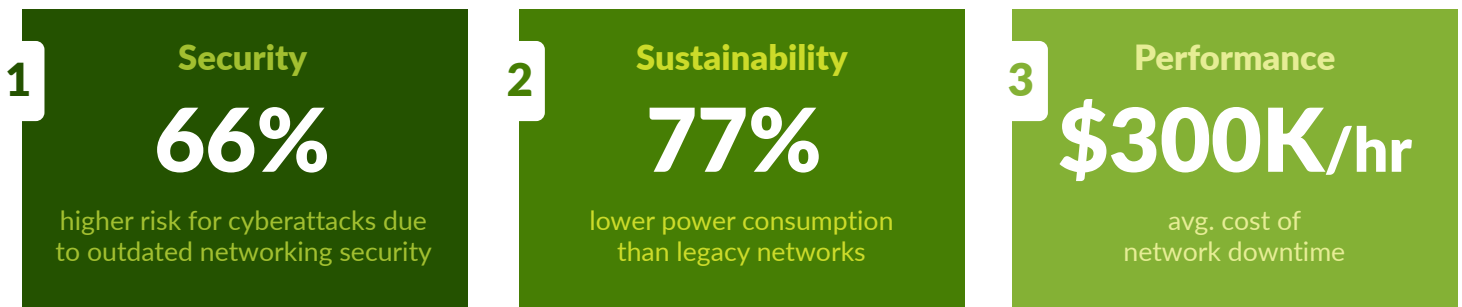

Outdated network infrastructure is putting your network at risk:

The time to refresh your WAN is now.

Traffic volume is exploding. Use cases are diversifying. Increased programmability needed for scale leads to massive complexity. And security, cost, and sustainability are more important than ever. The time for change is now, but many large enterprises are hesitant. It is, after all, quite an undertaking. But the cost of procrastinating will only increase.

Delaying your network refresh puts your business at risk.

Here are three reasons you should refresh your network:

Don't let outdated network infrastructure and architecture sink your network.

Juniper's AI-Native Enterprise WAN solutions delivers secure and resilient connectivity for today's cloud-centric businesses: